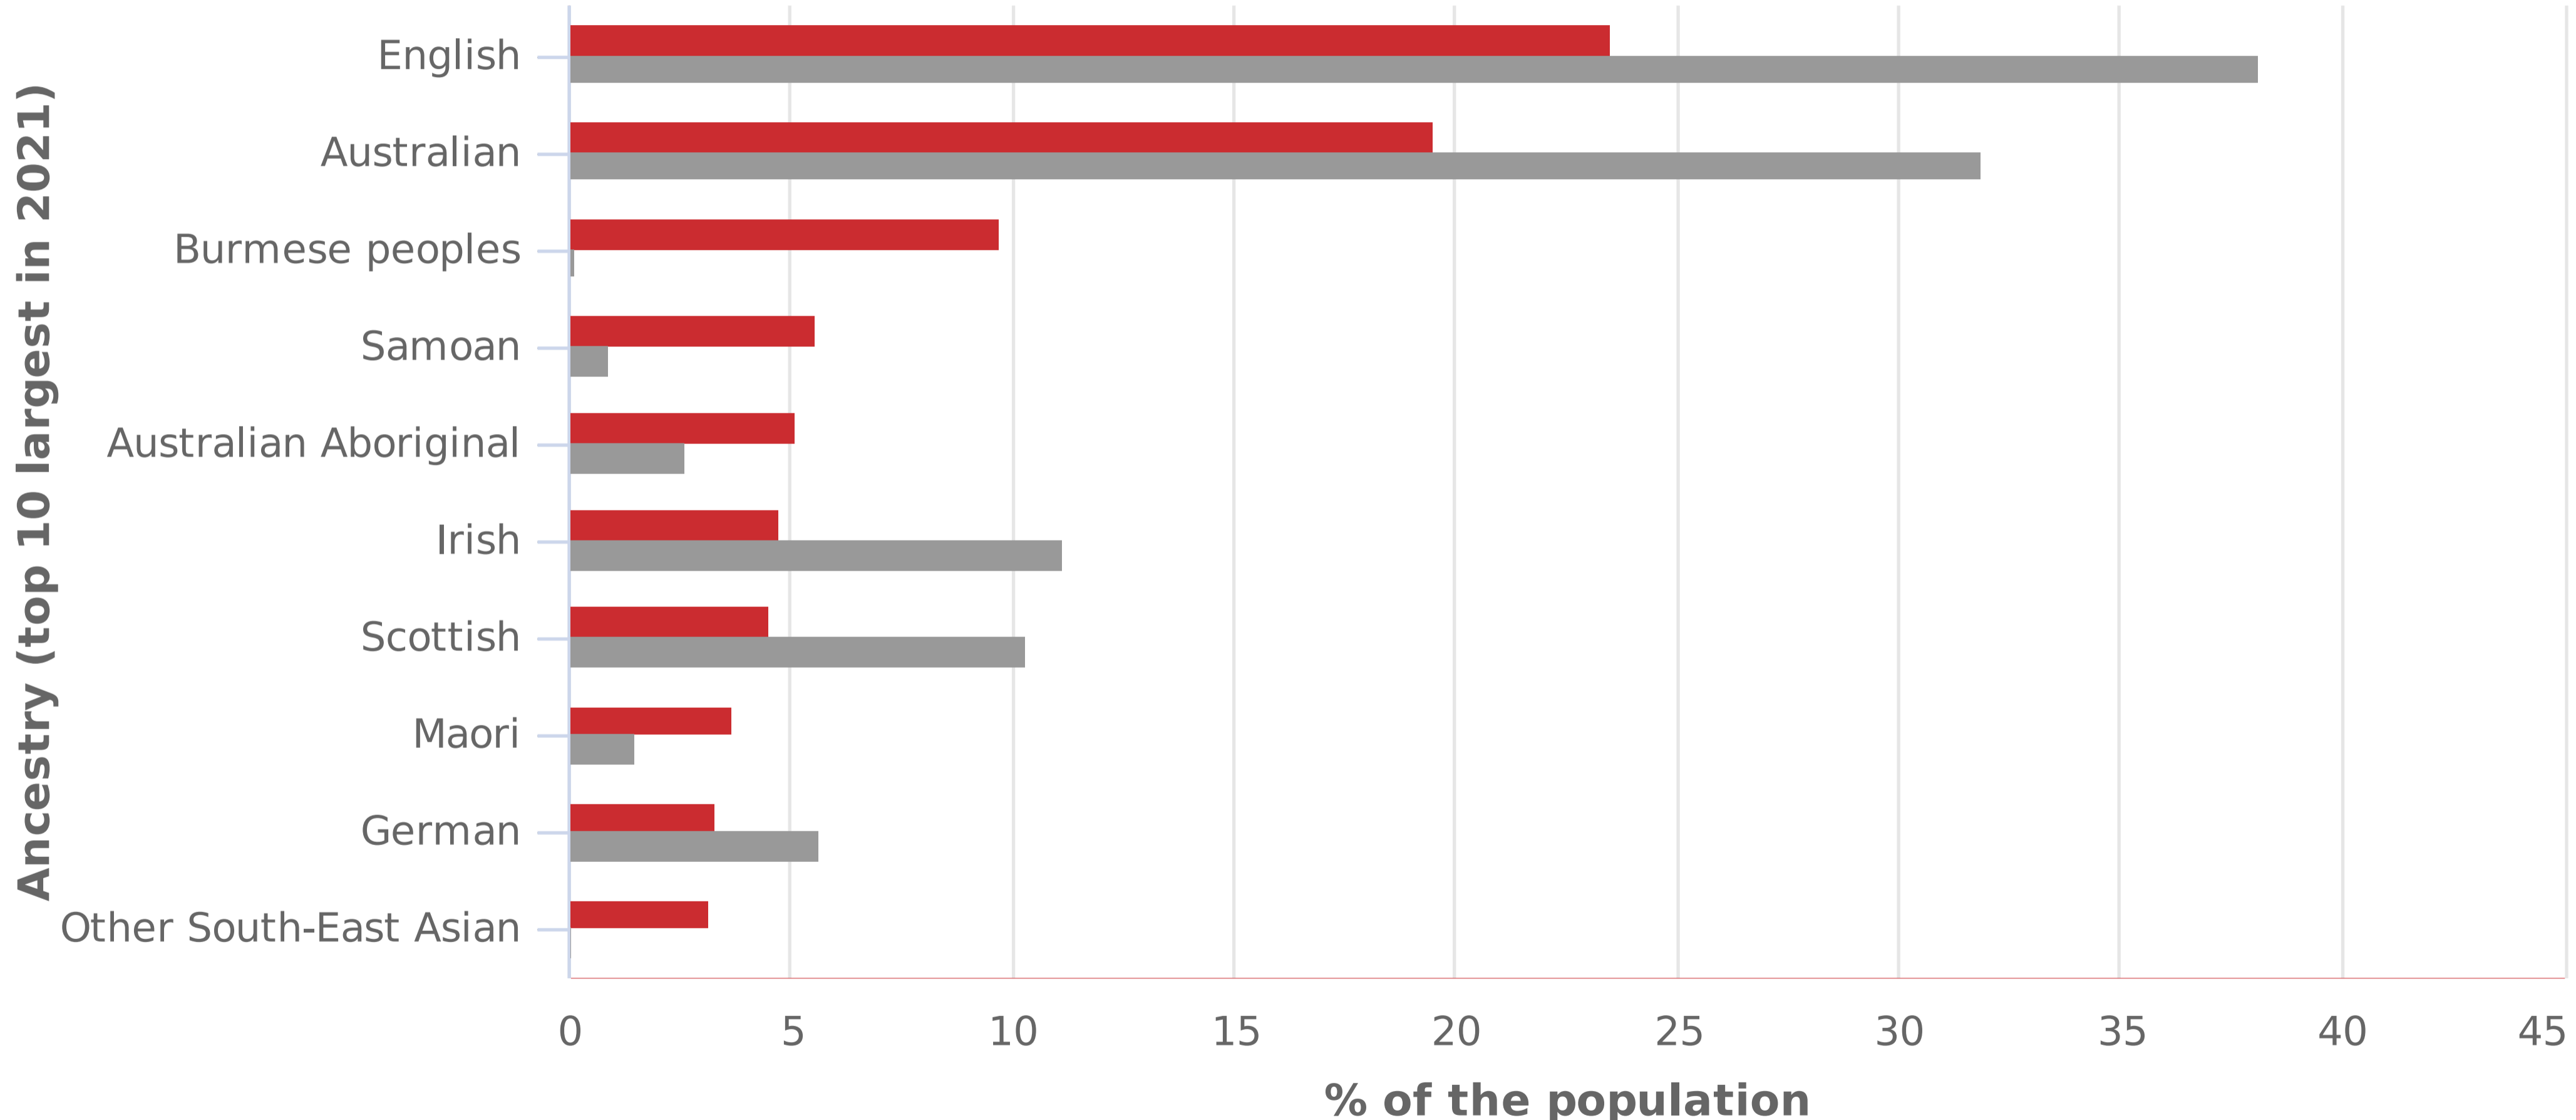

Ancestry, 2021

Logan Central South East Queensland

Source: Australian Bureau of Statistics, Census of Population and Housing, 2021 (Usual residence data). Compiled and presented in profile.id by .id (informed decisions).